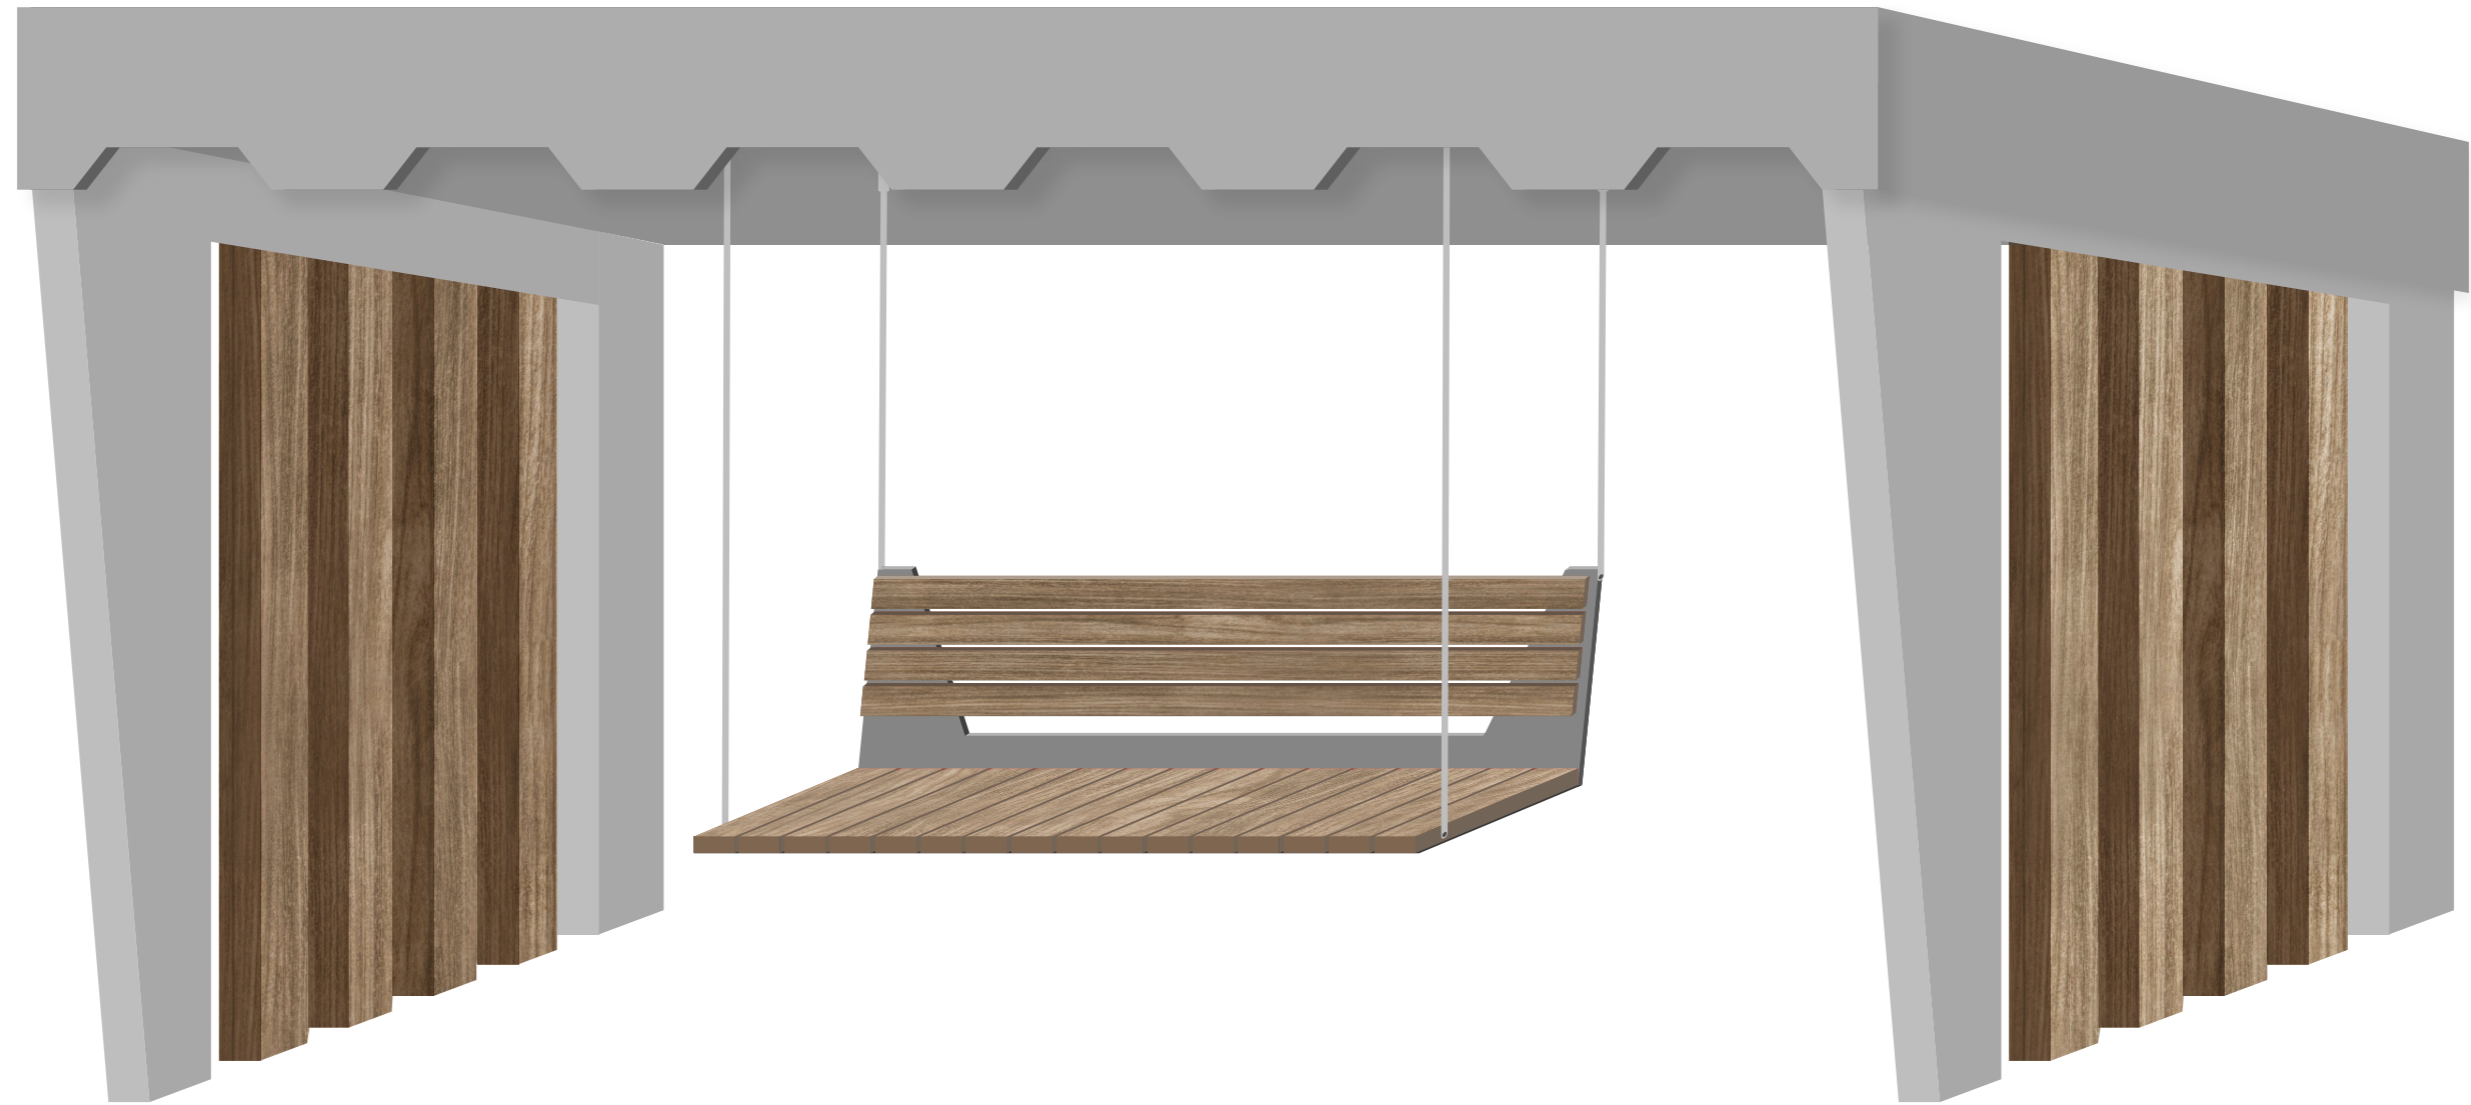

Перун
Качели 017