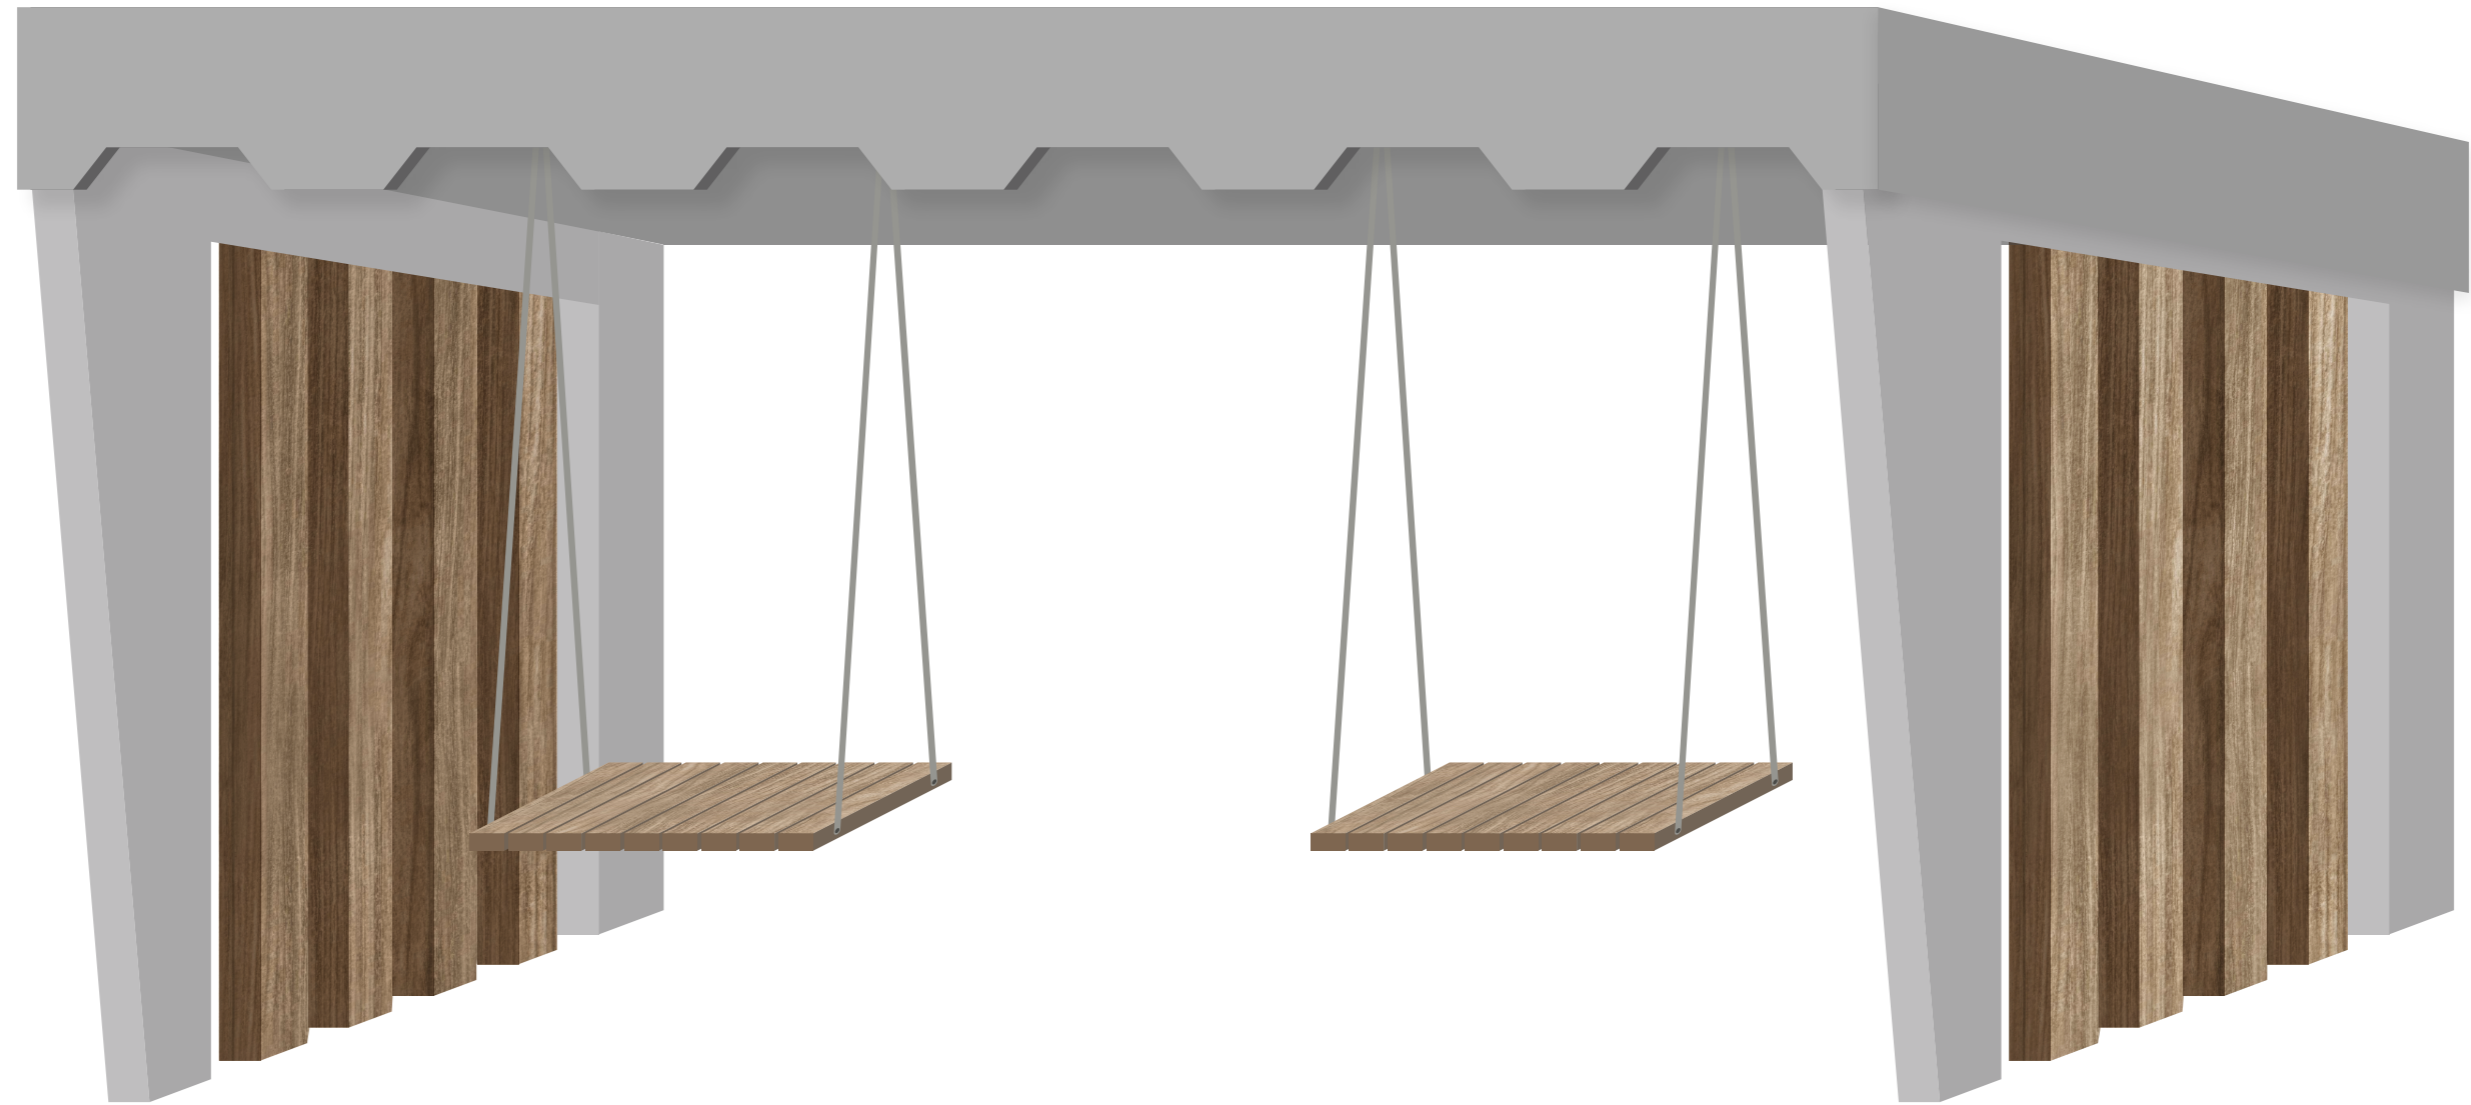

Перун
Качели 015